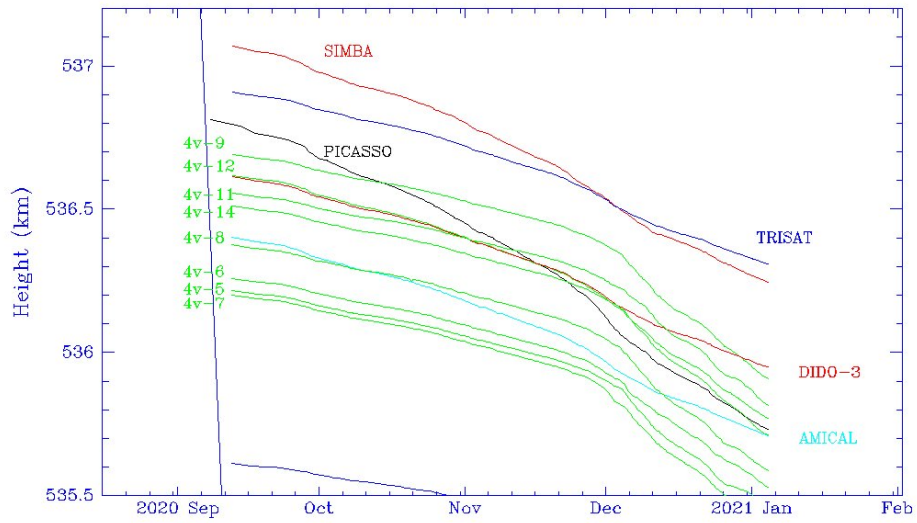

Figure 25: 2020-061 launch objects: overview

2020-061 Soyuz cluster: 535.5 to 537.2 km

Figure 26: 2020-061 launch objects: upper height ranges

2020-061 Soyuz cluster: 534 to 535.5 km

2020-061 Soyuz cluster: 532 to 534 km