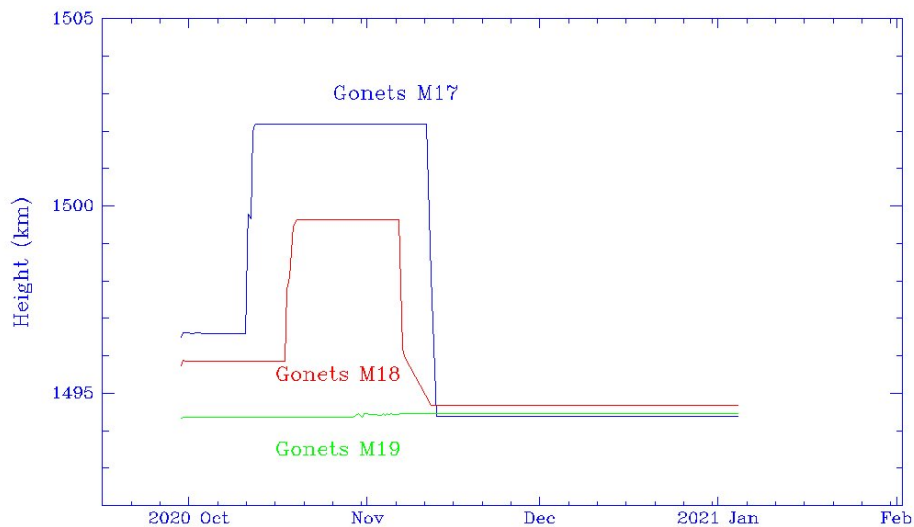

Figure 27: 2020-061 launch objects: middle height ranges

Figure 28: 2020-061 launch objects: lower height ranges

2020-068 Sep 28 Soyuz cluster - High orbit group

2020-068 Sep 28 Soyuz cluster - Low orbit group