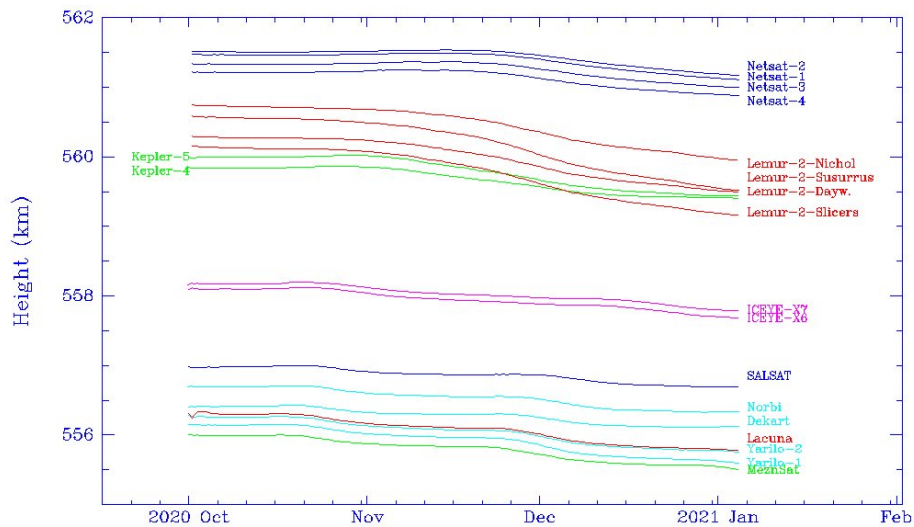

Figure 27: 2020-061 launch objects: middle height ranges

Figure 28: 2020-061 launch objects: lower height ranges

2020-068 Sep 28 Soyuz cluster - High orbit group

2020-068 Sep 28 Soyuz cluster - Low orbit group