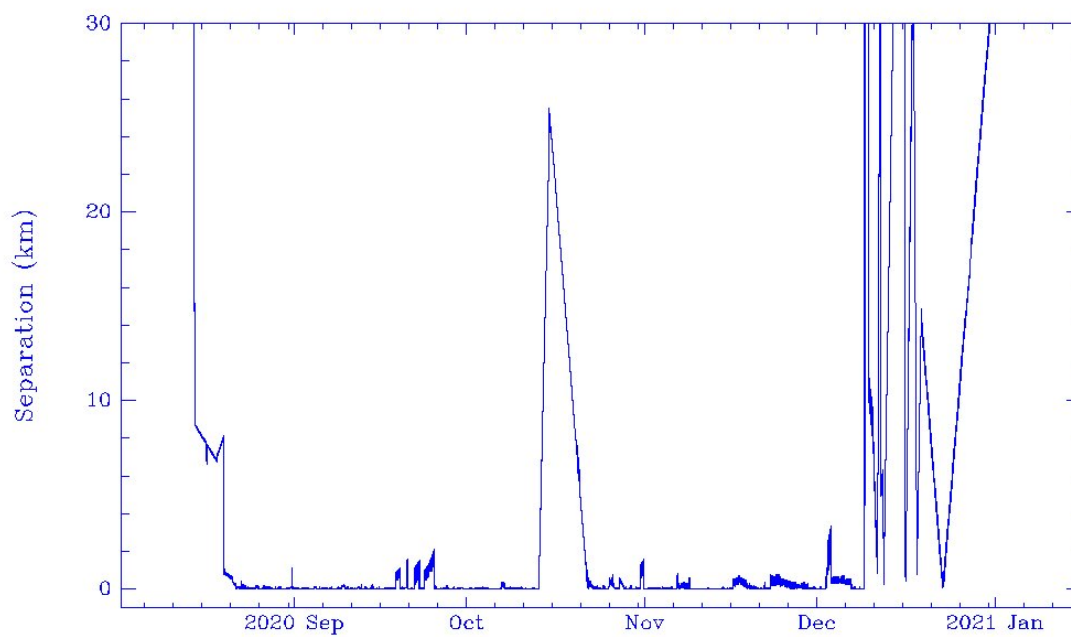

Kosmos-2535/Kosmos-2536 separation

Figure 20: Details of Kosmos-2536 close approaches to Kosmos-2535, second exercise.

5.5 Indian ASAT

The Indian ASAT test was discussed last year. By end 2020 most of the debris had reentered, as shown here. With the decay of object DM (magenta) on Dec 28, only 4 objects (red) remained tracked in orbit.