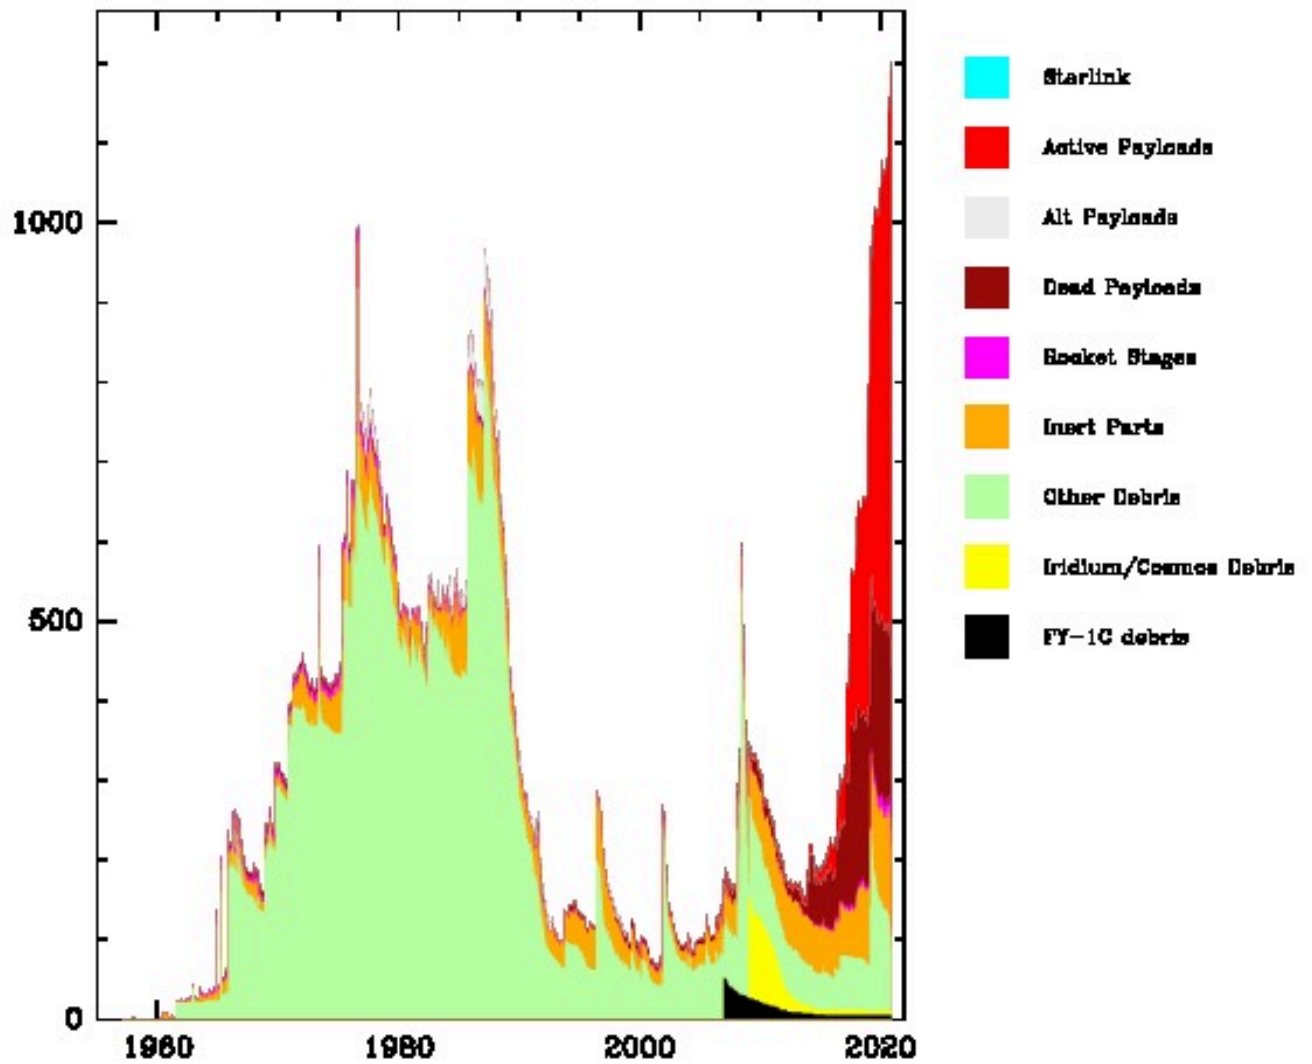

Orbital Population

Figure 30: Orbital object population 1957-2020

Objects < 100 kg in LLEO

Figure 31: Time evolution of LEO debris and active satellite population (a): Small (<100 kg) objects in lower (< 600 km) LEO