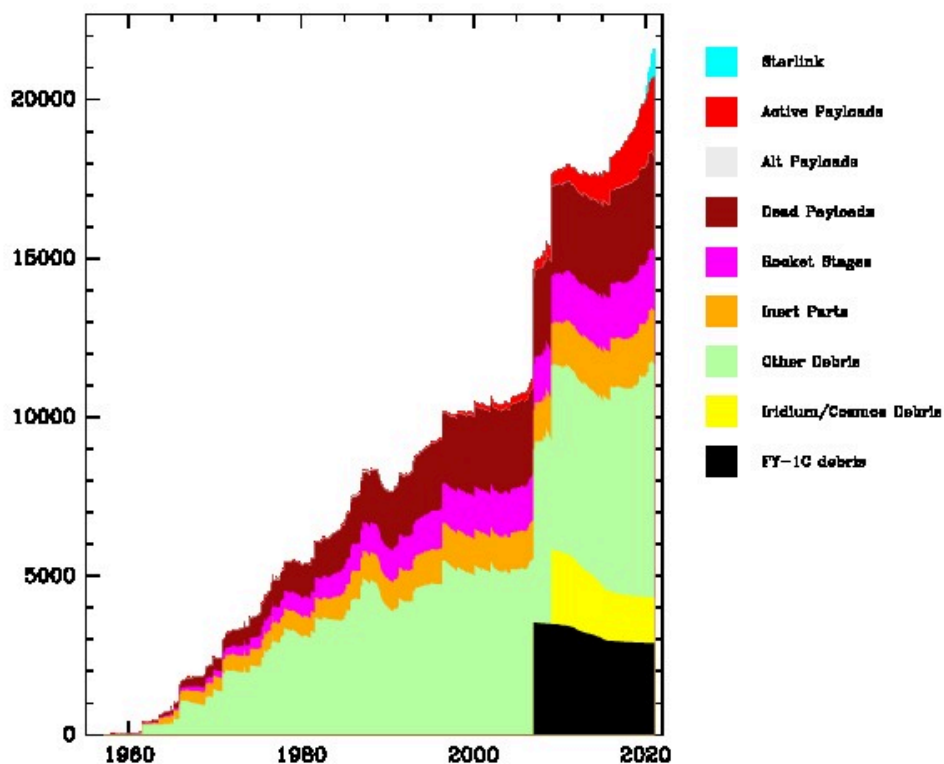

Orbital Population

Figure 30: Orbital object population 1957-2020

Objects < 100 kg in LLEO

Figure 31: Time evolution of LEO debris and active satellite population (a): Small (<100 kg) objects in lower (< 600 km) LEO