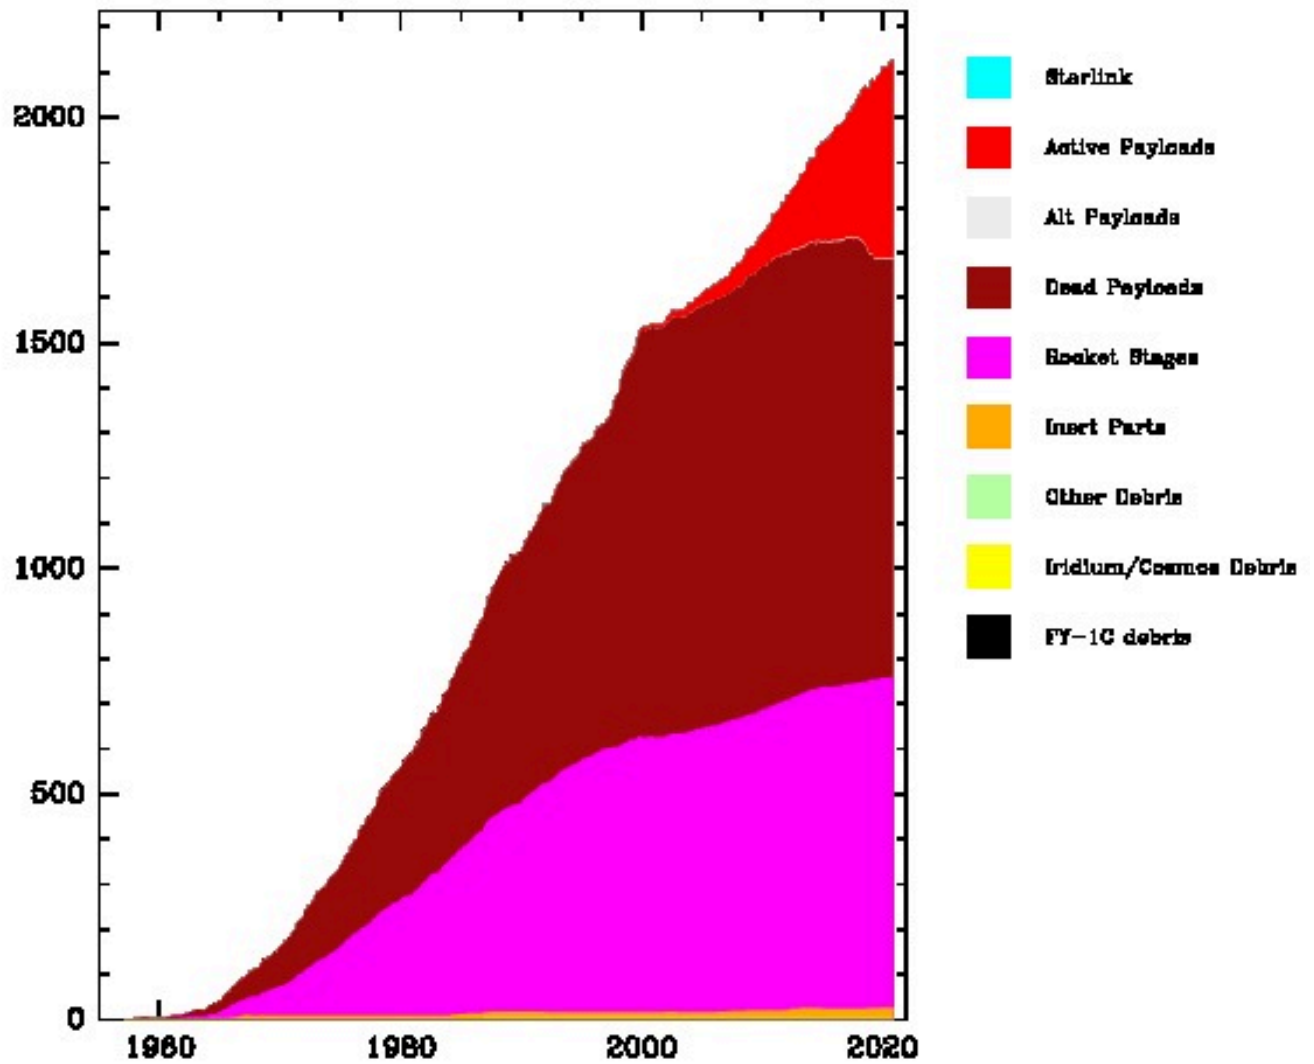

Objects > 100 kg in Upper LEO

Figure 34: Time evolution of LEO debris and active satellite population (d): Big (>100 kg) objects in upper (> 600 km) LEO