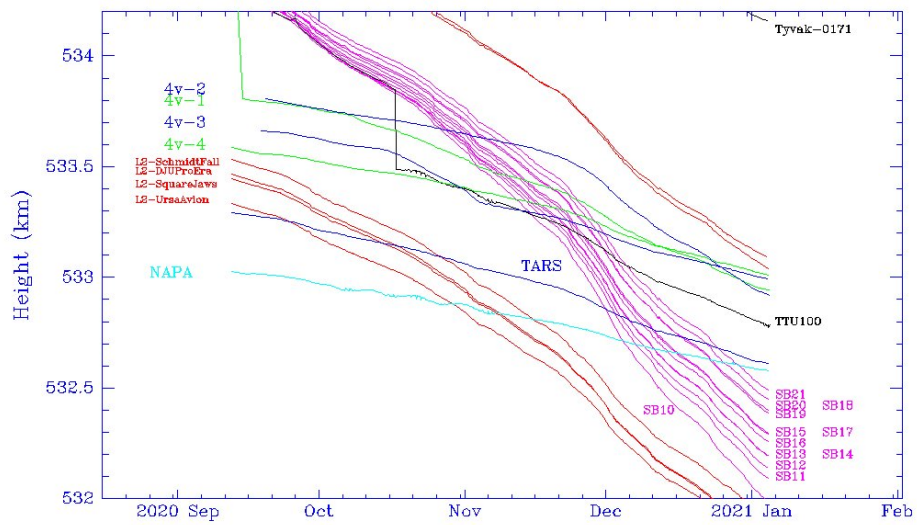

Figure 25: 2020-061 launch objects: overview

2020-061 Soyuz cluster: 535.5 to 537.2 km

Figure 26: 2020-061 launch objects: upper height ranges

2020-061 Soyuz cluster: 534 to 535.5 km

2020-061 Soyuz cluster: 532 to 534 km