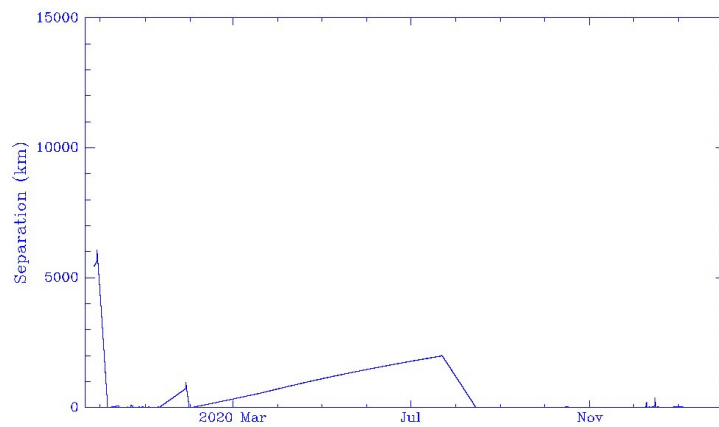

Figure 13: Distance between Kosmos-2542 and USA 245; Kosmos-2543 and Kosmos-2535, and Kosmos-2536 and Kosmos-2535 during 2020.