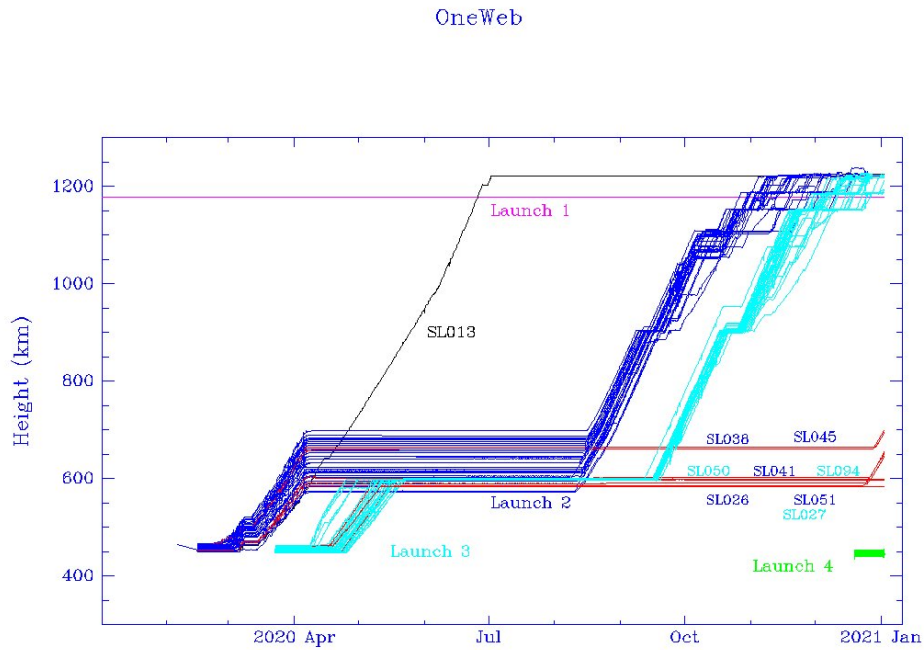

The following diagrams show the orbital altitude versus time for each group of satellites.

Starlink Launch 1 - 'Good' Sats

Starlink Launch 1 - bad sats

Figure 5: Starlink Launch 1. Credit: author.

Figure 6: Starlink Launches 2 to 7. Credit: author.

Figure 7: Starlink Launches 8 to 13. Credit: author.

Figure 8: Starlink Launches 14 to 16. Credit: author.

Figure 9: Starlink satellite altitudes.

On Apr 13 the ISS crew took a picture of a string of passing Starlinks. Below I show the positions of all the Starlinks at that moment.

Figure 10: Starlink positions at 2125 UTC Apr 13

Figure 11: ISS image Expedition 62 E-148365

5.3 OneWeb

OneWeb declared bankruptcy in April 2020. Orbit raising of the Launch 2 satellites was interrupted and they were kept at 600 km to maximize constellation safety and flexibility. The company was bought by a collaboration of the UK government and the Indian company Bharti Global and launches resumed in Dec 2020.

Figure 12: OneWeb satellite heights.

5.4 Kosmos-2542, Kosmos-2543, Kosmos-2535 and USA 245

During 2020 the inspector satellites Kosmos-2542, Kosmos-2543 and Kosmos-2536 carried out related proximity operations exercises. From 2019 Dec to 2020 Feb, Kosmos-2536 remained close to Kosmos-2535. Then from 2020 Feb to 2020 Mar, the Kosmos-2542 and possibly Kosmos-2543 satellites appear to have carried out an unprecedented experiment in shadowing another nation's military satellite in LEO. Kosmos-2542 adjusted its orbit to synchronize with USA 245, making approaches to within 500 km.