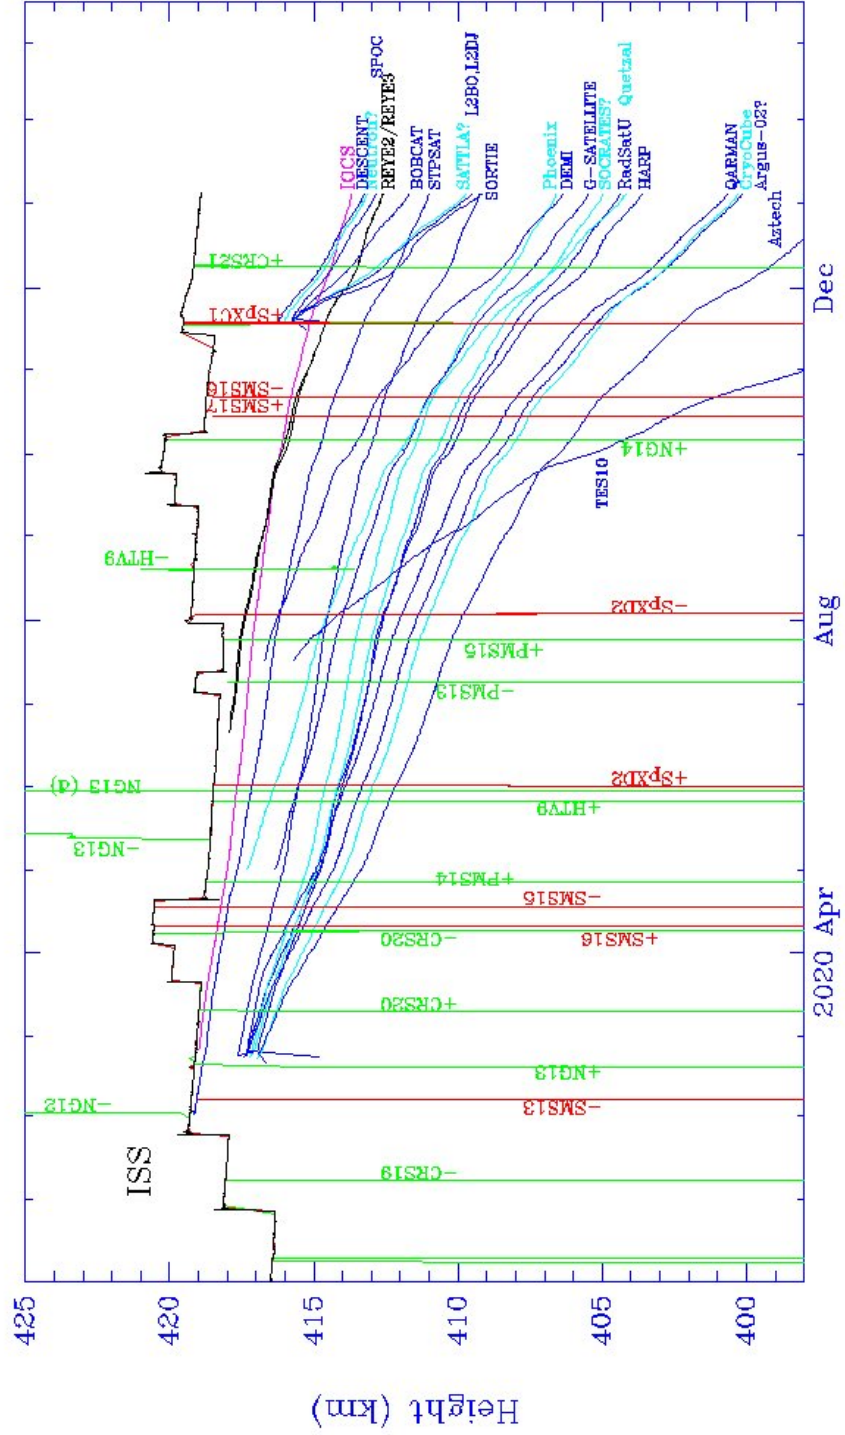

The Shahroud base in the Dasht-e Kavir desert of northeastern Iran had previously been used for missile tests but this was the first orbital launch from the site. The pad is at 55.3340E 36.2006N.

Launch was at 0358:59 UTC on Apr 24. The first stage made a 117s burn and impacted in southern Iran, in Baluchistan. The second stage ignited at T+2m39s for about 65s and reached a -4121 x 447 km x 58.6 deg orbit with impact in the Indian Ocean southwest of Sri Lanka at about 75E 2N. The third stage ignited at T+7m04s for a 25s burn, placing the Noor 1 (نور ۱, 'Light') satellite in a 426 x 444 km x 59.8 deg orbit. Based on a graphic on the side of the fairing, I believe Noor 1 to be a 6U cubesat, probably with a mass in the 10 to 15 kg range. The IRGC states it was intended for reconnaissance, and it probably has a camera in the 5-metre resolution class. Amateur radio operators in the West picked up signals from the satellite soon after launch, confirming that it was alive after launch. IRGC announced that attitude stabilization would take several days before the payload would begin operations. As of mid-May, it was unclear whether or not the satellite was fully operational.

ISS traffic 2020

Figure 24: ISS traffic in 2020: Height vs Time plot

5.9 New geosynchronous satellites in 2020

Table 10 lists geosynchronous satellites launched in 2020 and gives their positions at the end of the year.

The Angara-A5 test flight on Dec 14 flew a Briz-M stage with a dummy payload to GEO, and then on the same day moved to a graveyard orbit.

Table 10: Geostationary satellites launched in 2020, ordered by longitude