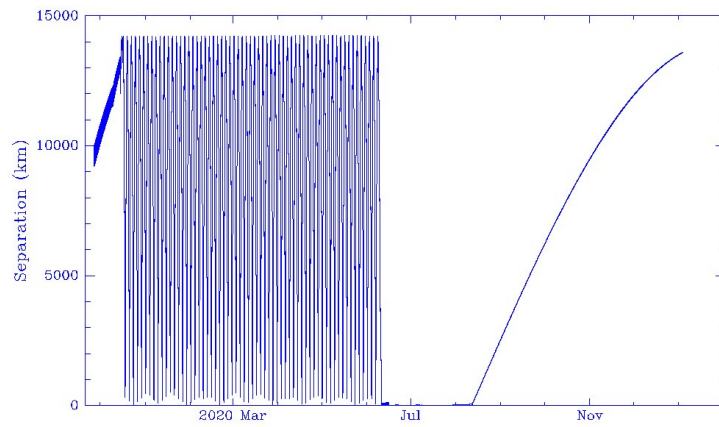

Kosmos-2536/Kosmos-2535 (44424/44421) separation