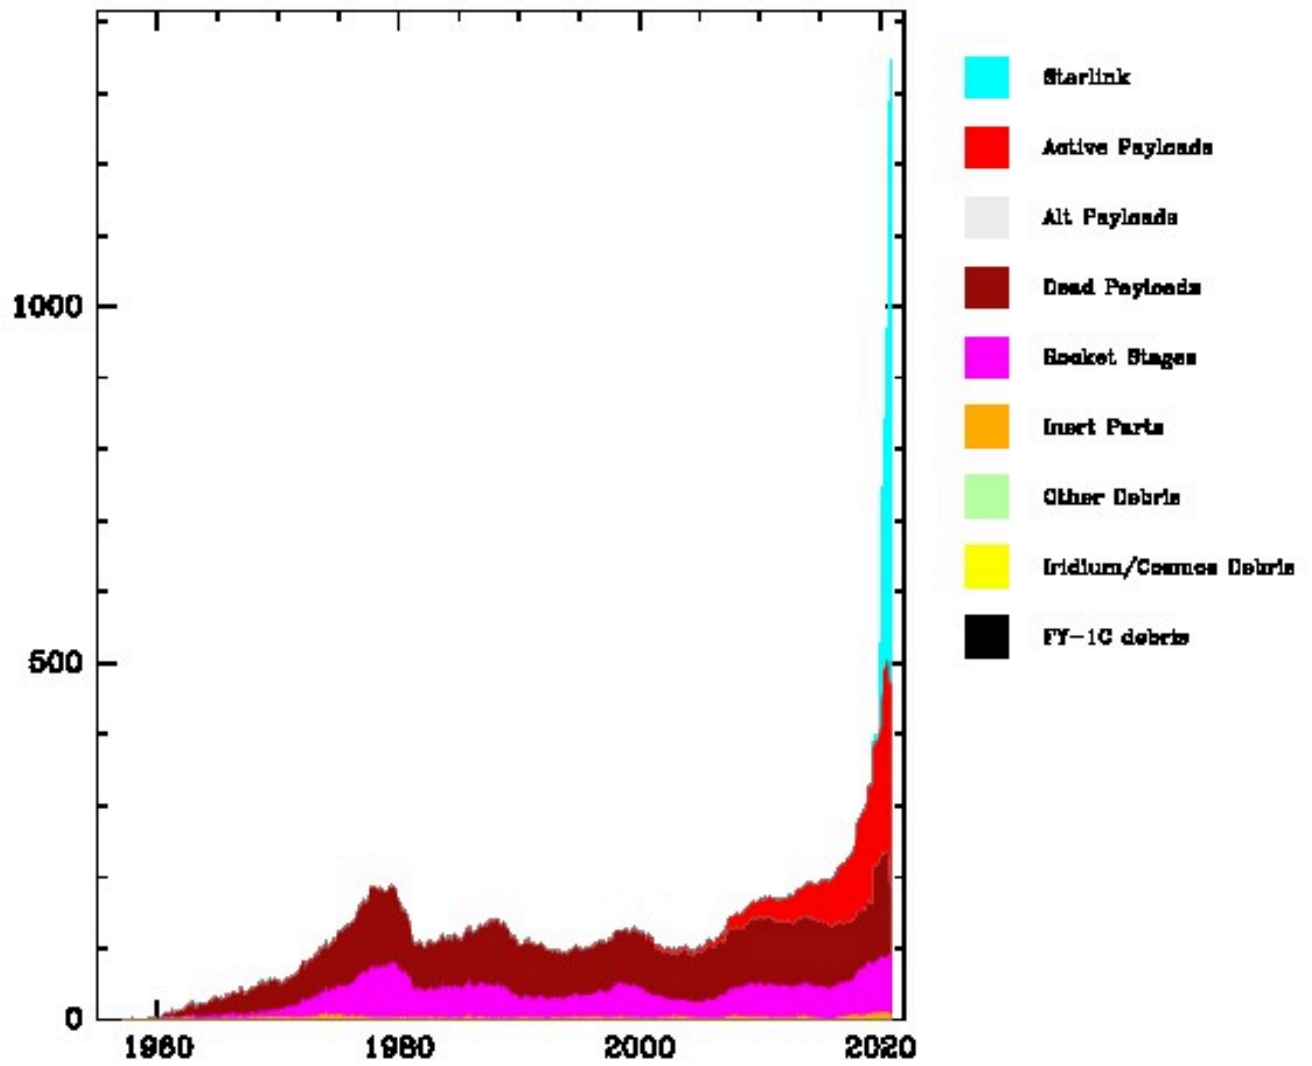

Objects > 100 kg in LLEO

Figure 32: Time evolution of LEO debris and active satellite population (b): Big (>100 kg) objects in lower (< 600 km) LEO

Objects < 100 kg in Upper LEO

Figure 33: Time evolution of LEO debris and active satellite population (c): Small (<100 kg) objects in upper (> 600 km) LEO