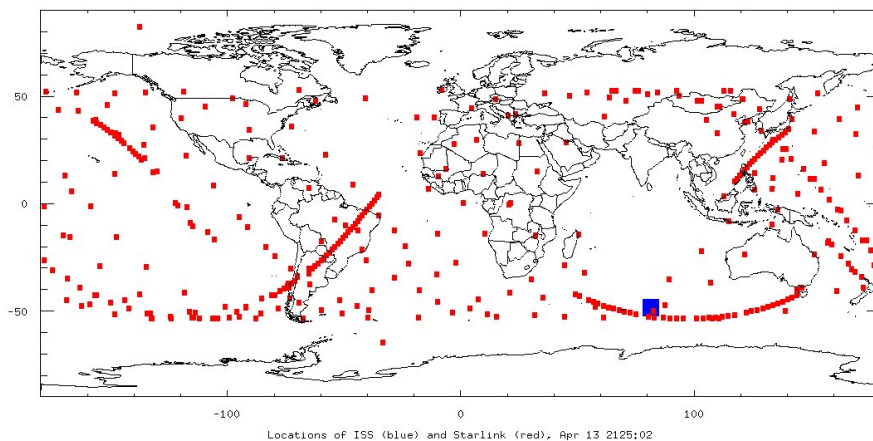

Figure 7: Starlink Launches 8 to 13. Credit: author.

Figure 8: Starlink Launches 14 to 16. Credit: author.

Figure 9: Starlink satellite altitudes.

On Apr 13 the ISS crew took a picture of a string of passing Starlinks. Below I show the positions of all the Starlinks at that moment.

Figure 10: Starlink positions at 2125 UTC Apr 13

Figure 11: ISS image Expedition 62 E-148365

5.3 OneWeb

OneWeb declared bankruptcy in April 2020. Orbit raising of the Launch 2 satellites was interrupted and they were kept at 600 km to maximize constellation safety and flexibility. The company was bought by a collaboration of the UK government and the Indian company Bharti Global and launches resumed in Dec 2020.

Figure 12: OneWeb satellite heights.

5.4 Kosmos-2542, Kosmos-2543, Kosmos-2535 and USA 245

During 2020 the inspector satellites Kosmos-2542, Kosmos-2543 and Kosmos-2536 carried out related proximity operations exercises. From 2019 Dec to 2020 Feb, Kosmos-2536 remained close to Kosmos-2535. Then from 2020 Feb to 2020 Mar, the Kosmos-2542 and possibly Kosmos-2543 satellites appear to have carried out an unprecedented experiment in shadowing another nation's military satellite in LEO. Kosmos-2542 adjusted its orbit to synchronize with USA 245, making approaches to within 500 km.