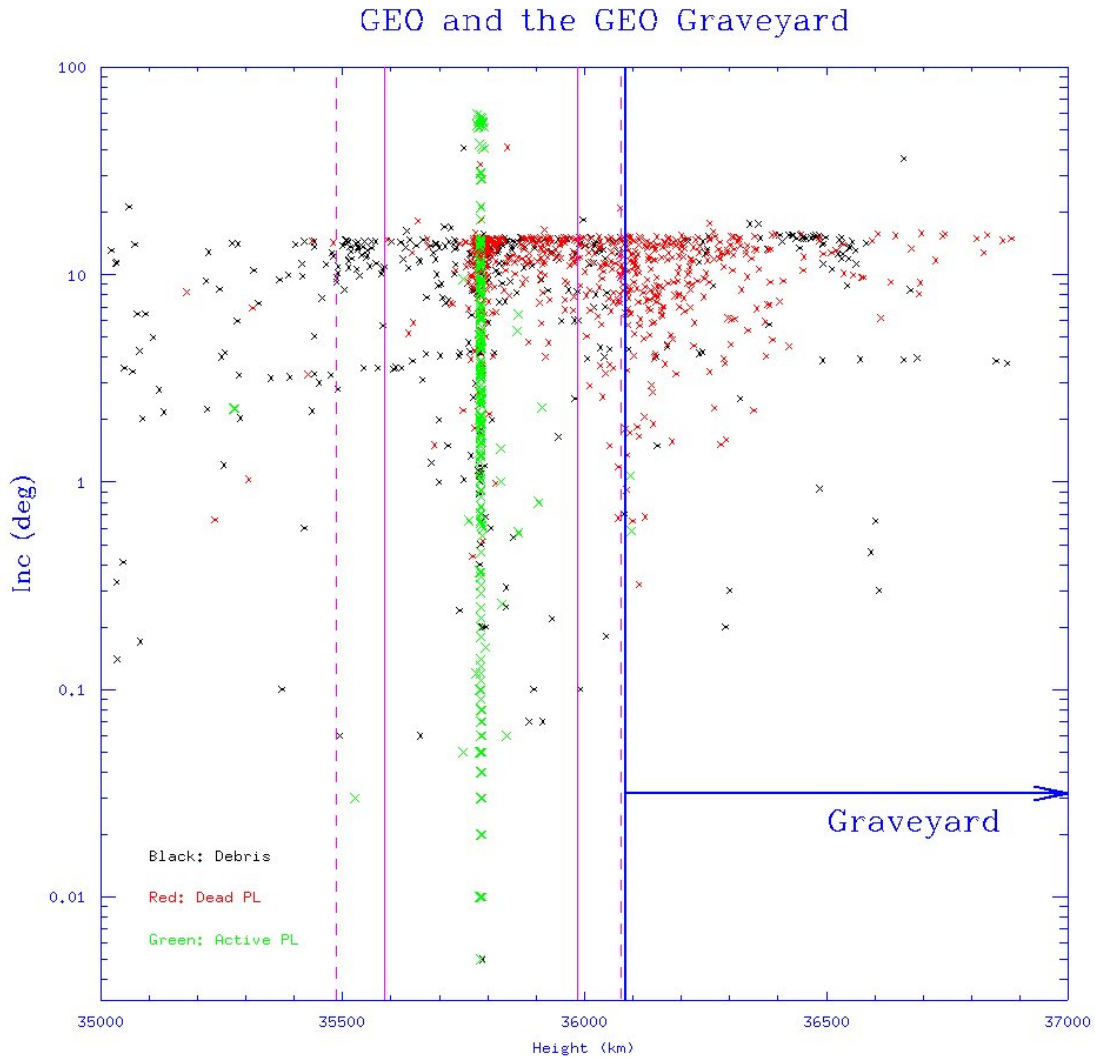

6.3 Retirements in the GEO belt

Figure 35: The figure shows log of orbital inclination vs orbital height for objects in the GEO region as of Jan 2021. Eccentricities are neglected. Active satellites (green), dead payloads (red) and debris (black) are indicated. The solid magenta lines are the GEO Protected Zone (GPZ = GEO+/-200 km). Dashed magenta lines are GPZ +/- 100 km (GEO +/- 300 km) used in the results table. Blue line (GEO+300 km) indicates start of the GEO graveyard.