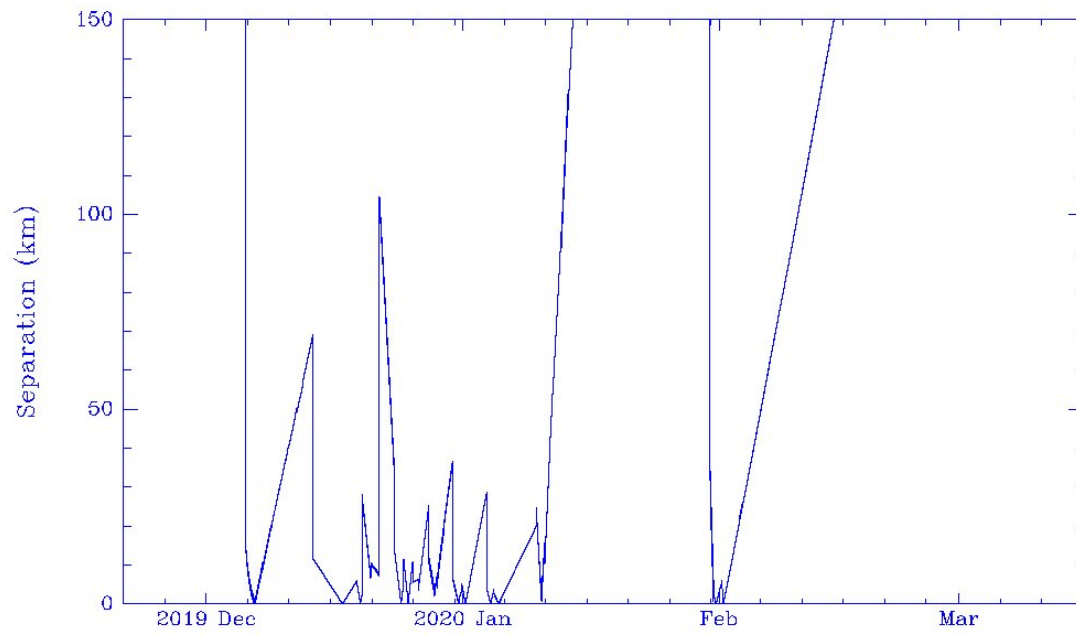

Kosmos-2536/Kosmos-2535 (44424/44421) separation

Figure 19: Details of Kosmos-2536 close approaches to Kosmos-2535, first exercise.