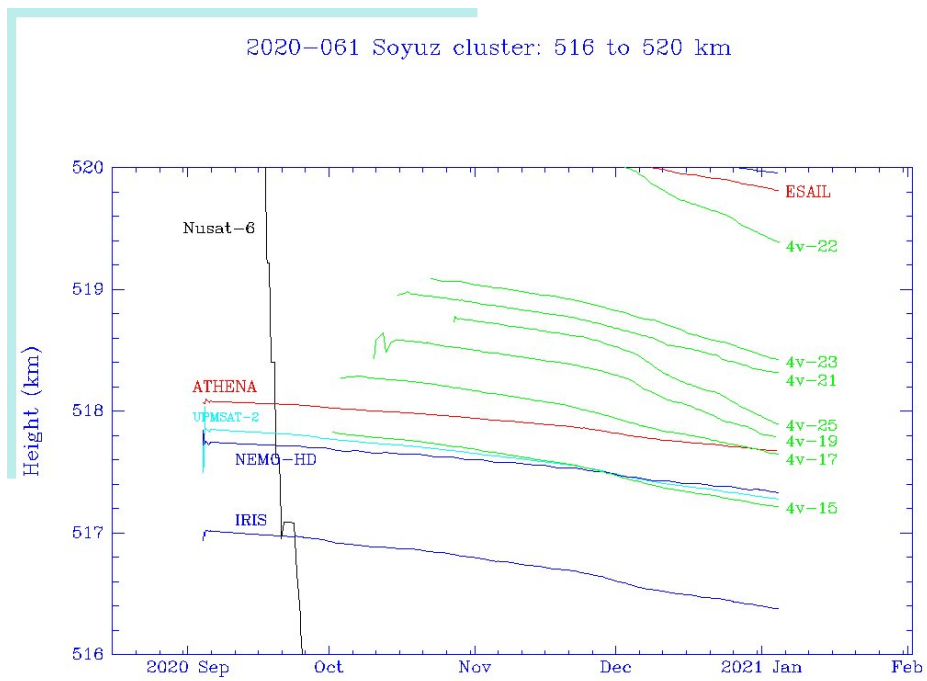

Figure 25: 2020-061 launch objects: overview

2020-061 Soyuz cluster: 535.5 to 537.2 km

Figure 26: 2020-061 launch objects: upper height ranges

2020-061 Soyuz cluster: 534 to 535.5 km

2020-061 Soyuz cluster: 532 to 534 km

Figure 27: 2020-061 launch objects: middle height ranges

Figure 28: 2020-061 launch objects: lower height ranges

2020-068 Sep 28 Soyuz cluster - High orbit group

2020-068 Sep 28 Soyuz cluster - Low orbit group