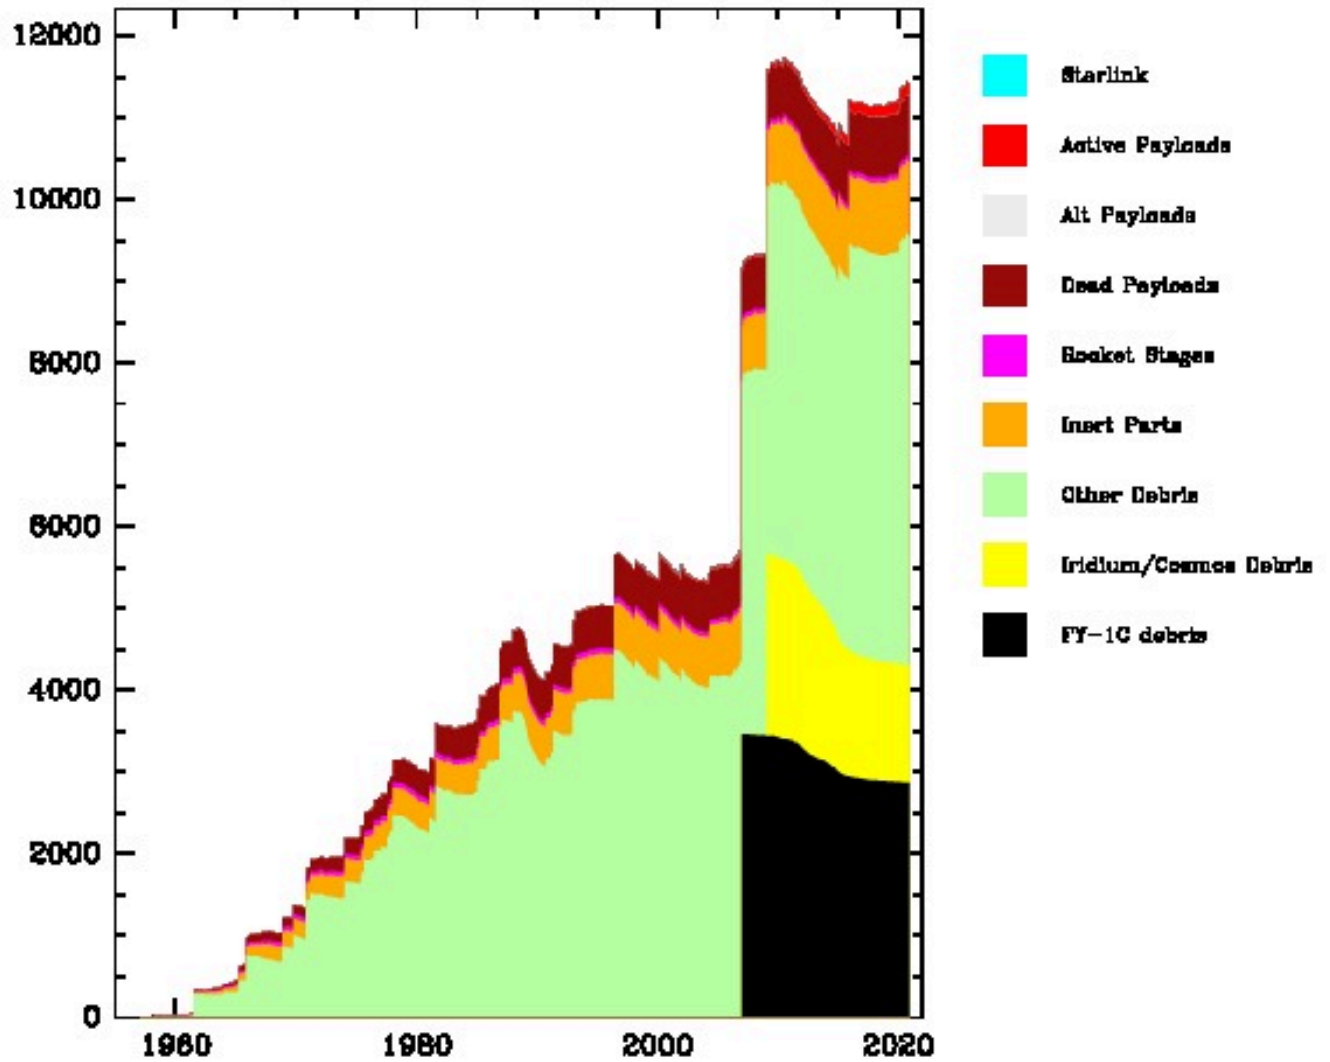

Objects > 100 kg in LLEO

Figure 32: Time evolution of LEO debris and active satellite population (b): Big (>100 kg) objects in lower (< 600 km) LEO

Objects < 100 kg in Upper LEO

Figure 33: Time evolution of LEO debris and active satellite population (c): Small (<100 kg) objects in upper (> 600 km) LEO