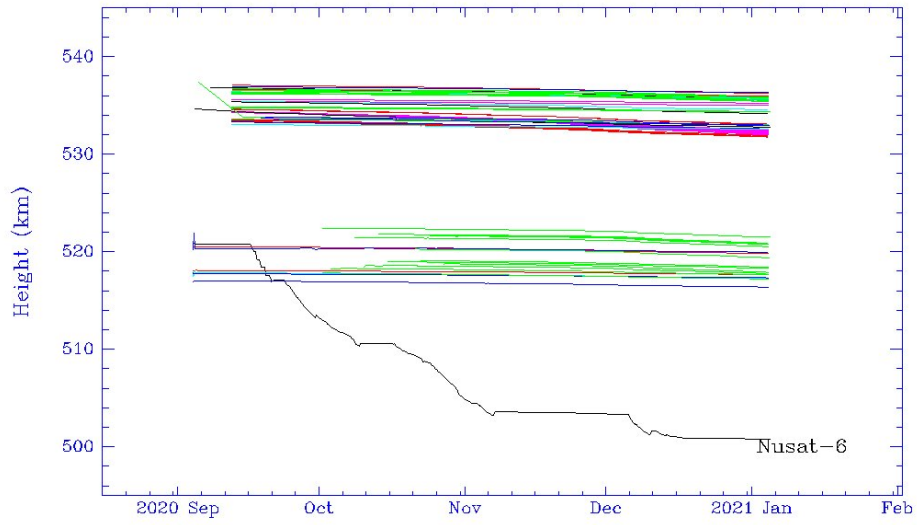

The Sep 3 and Sep 28 Soyuz launches released a large number of satellites into similar orbits. The following series of height-vs-time figures identifies the various satellites from the launches.

2020-061 Soyuz cluster

Figure 25: 2020-061 launch objects: overview

2020-061 Soyuz cluster: 535.5 to 537.2 km

Figure 26: 2020-061 launch objects: upper height ranges

2020-061 Soyuz cluster: 534 to 535.5 km

2020-061 Soyuz cluster: 532 to 534 km