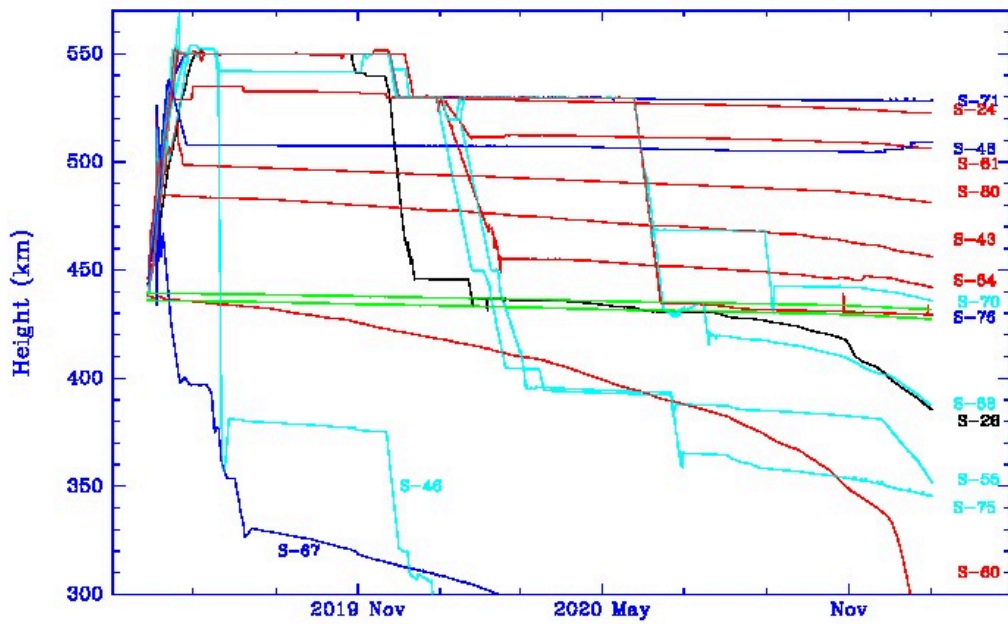

The following diagrams show the orbital altitude versus time for each group of satellites.

Starlink Launch 1 - 'Good' Sats

Starlink Launch 1 - bad sats

Figure 5: Starlink Launch 1. Credit: author.

Figure 6: Starlink Launches 2 to 7. Credit: author.

Figure 7: Starlink Launches 8 to 13. Credit: author.

Figure 8: Starlink Launches 14 to 16. Credit: author.

Figure 9: Starlink satellite altitudes.

On Apr 13 the ISS crew took a picture of a string of passing Starlinks. Below I show the positions of all the Starlinks at that moment.