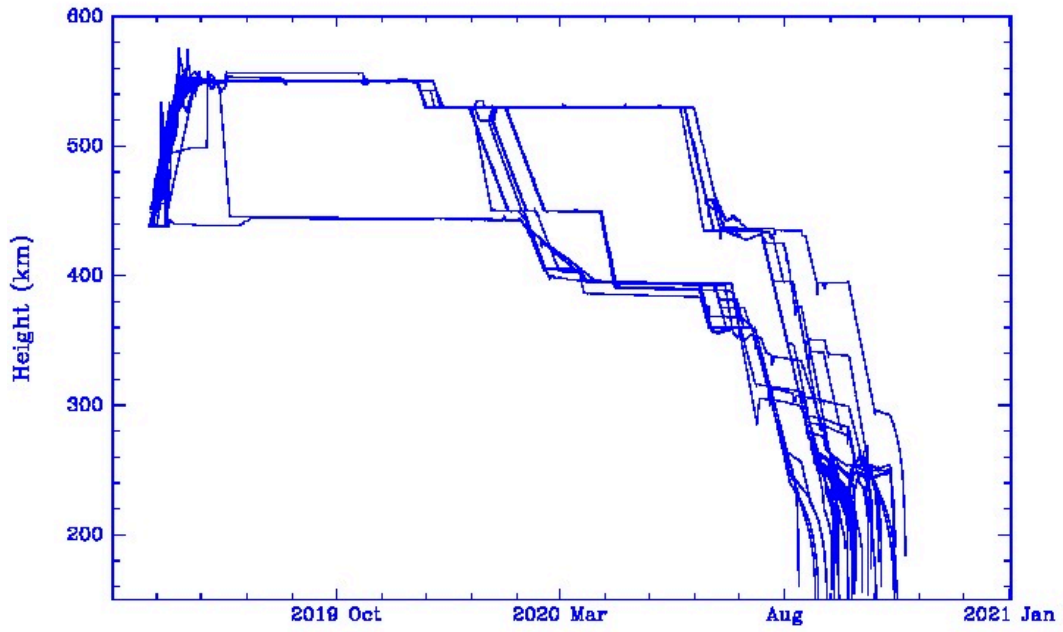

Starlink Launch 1 - 'Good' Sats

Starlink Launch 1 - bad sats