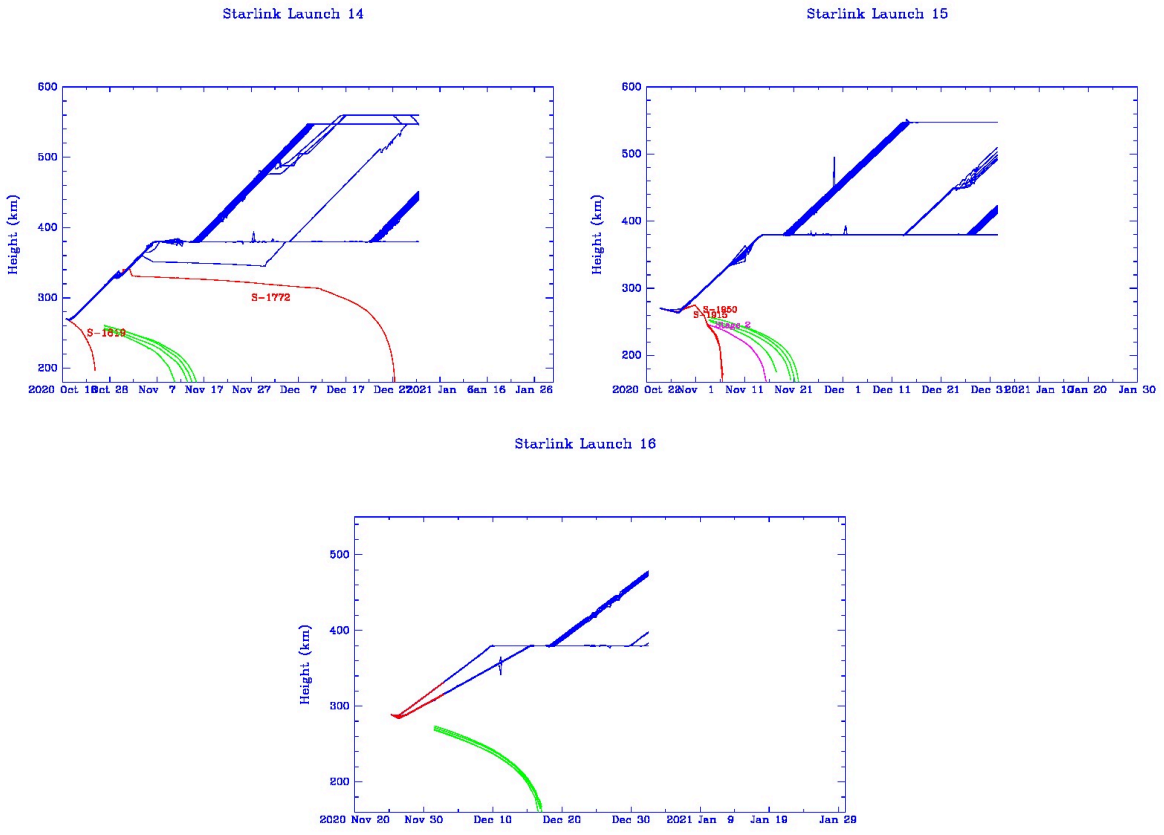

The following diagrams show the orbital altitude versus time for each group of satellites.

Starlink Launch 1 - 'Good' Sats

Starlink Launch 1 - bad sats

Figure 5: Starlink Launch 1. Credit: author.

Figure 6: Starlink Launches 2 to 7. Credit: author.

Figure 7: Starlink Launches 8 to 13. Credit: author.

Figure 8: Starlink Launches 14 to 16. Credit: author.

Figure 9: Starlink satellite altitudes.

On Apr 13 the ISS crew took a picture of a string of passing Starlinks. Below I show the positions of all the Starlinks at that moment.

Figure 10: Starlink positions at 2125 UTC Apr 13

Figure 11: ISS image Expedition 62 E-148365

5.3 OneWeb

OneWeb declared bankruptcy in April 2020. Orbit raising of the Launch 2 satellites was interrupted and they were kept at 600 km to maximize constellation safety and flexibility. The company was bought by a collaboration of the UK government and the Indian company Bharti Global and launches resumed in Dec 2020.