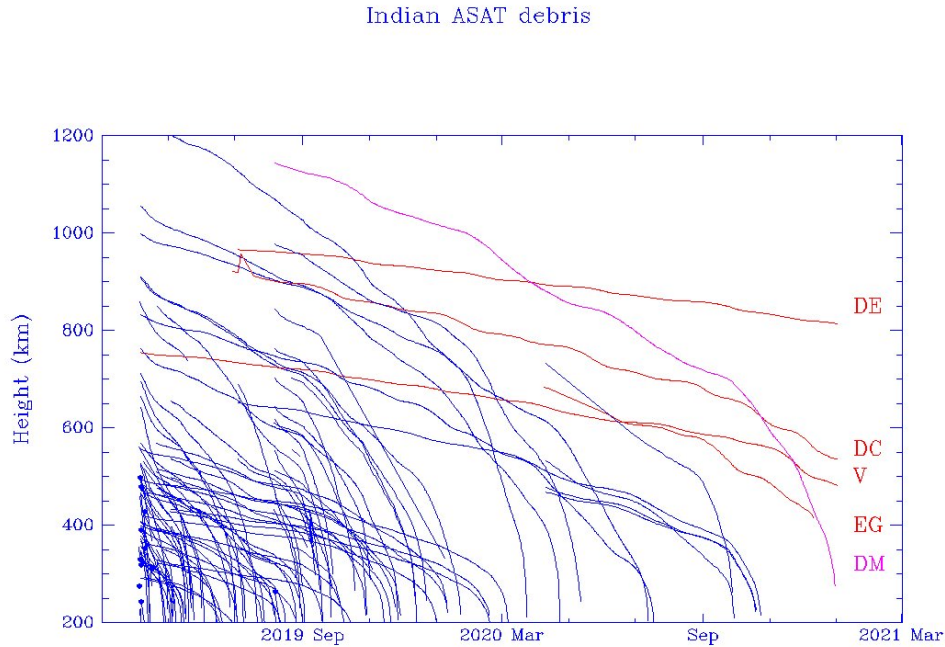

Figure 21: ASAT debris orbital average height vs time

5.6 CZ-5B-Y1 launch

China's most powerful rocket is the Chang Zheng 5 (Long March 5, CZ-5). It has four liquid side boosters (stage 0) a central core (stage 1), and an optional upper stage (stage 2). After three launches of the standard variant in 2016, 2017 (failure), and 2019, the fourth launch, CZ-5B s/n Y1, was the first use of the CZ-5B version which omits the upper stage and is used for heavy low orbit payloads.