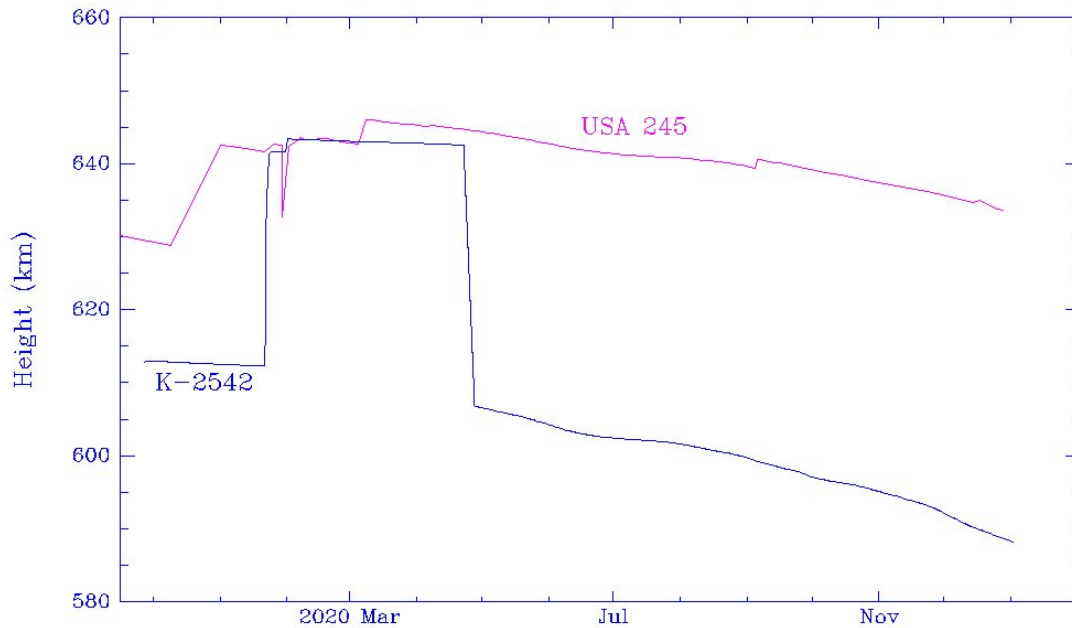

5.4.1 Kosmos-2542 and USA 245

The figures show the relative height and separation distance of Kosmos-2543 and the US satellite USA 245.

Kosmos-2542/USA 245 orbital height

Figure 14: Kosmos-2542 and USA 245 orbital heights.

5.4.2 Kosmos-2543 and Kosmos-2535

In 2020 Jun Kosmos-2543 made a loose rendezvous with the Kosmos-2535 satellite, passing within a few km and remaining within 100 km for a few weeks. It then spent a month making close approaches before departing on Jul 20. On 2020 Jul 15 Kosmos-2543 ejected a high velocity (of order 150 m/s) projectile while close to Kosmos-2535, cataloged as 45915/2019-079E. It has been suggested that this was a test of an antisatellite weapon, or of sensors on the target satellite to detect such a weapon.