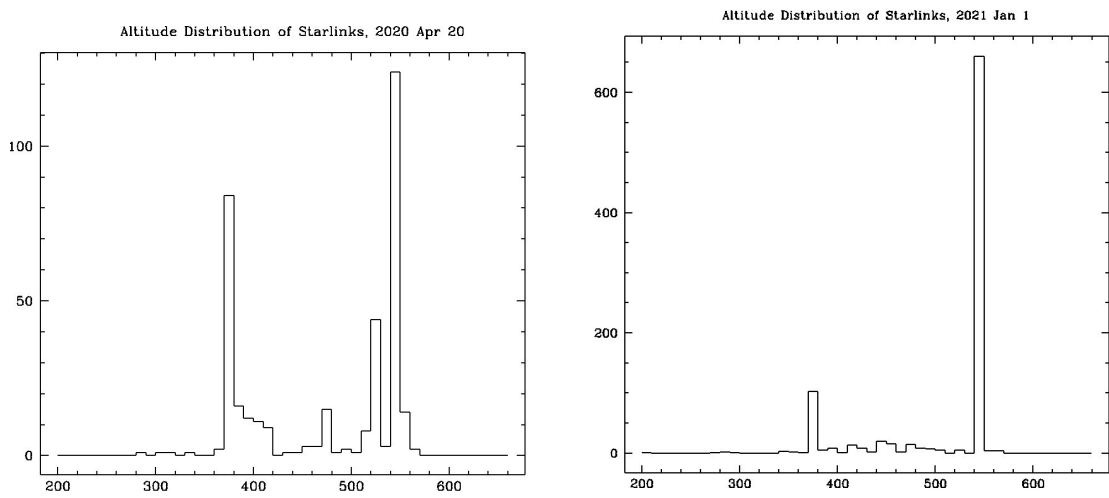

Figure 7: Starlink Launches 8 to 13. Credit: author.

Figure 8: Starlink Launches 14 to 16. Credit: author.

Figure 9: Starlink satellite altitudes.

On Apr 13 the ISS crew took a picture of a string of passing Starlinks. Below I show the positions of all the Starlinks at that moment.