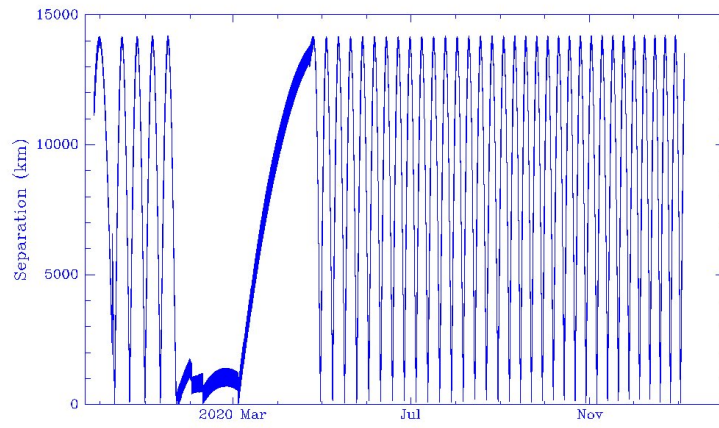

Kosmos-2542/USA 245 separation

Kosmos-2543/Kosmos-2535 (44835/44421) separation