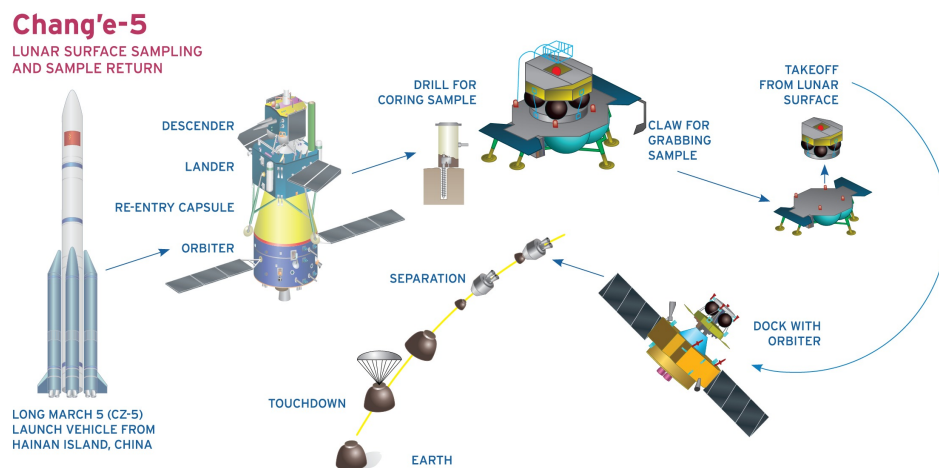

Figure 22: CZ-5B reentry track

5.7 Chang'e-5 mission

China's CALT launched a Chang Zheng 5 (serial Y5) from Wenchang at 2030 UTC on Nov 23 carrying Chang'e-5.

The 8200 kg Chang'e-5, developed by CAST/Beijing and the Chinese Lunar Exploration Program, is a robotic sample return mission - the first such to the Moon since Luna-24 in 1976. The mission successfully landed on the Moon and returned its samples to Earth after a 23 day mission. It included the first automatic rendezvous, docking and sample transfer in deep space.

Chang'e-5 consists of a number of components (abbreviations are mine):

- SM, Service module, which will perform lunar orbit insertion and transearth insertion burns. Chinese name: Guidaο Qi (orbiter vehicle, 嫦娥五号轨道器)
- DS, descent stage (Lander), which will separate in lunar orbit, land near Mons Rumker, and obtain a surface sample. Chinese name: Zhuolu Qi (lander vehicle, 嫦娥五号着陆器)
- AS, Ascent stage, which will take off from the lunar surface carrying the sample and dock with the service module's docking adapter in lunar orbit. Chinese name: Shangsheng Qi (ascent vehicle, 嫦娥五号上升器)
- AD, Adapter, which joins the service module to the lander at launch and contains the return capsule and docking adapter. Chinese name: Lianje Zhijia (connecting frame, adapter, 轨道器与着陆器连接支架). Left in lunar orbit.
- DA, Docking adapter, mounted on top of the return capsule. Contains a mechanism to transfer the sample from the ascent stage to the return capsule. Chinese name: Jiaohui duijie jigou (rendezvous/docking mechanism, 交会对接机构)
- RV, Return capsule, which separates from the service module and lands in China. Chinese name: Fanhui Qi (return vehicle, 嫦娥五号返回器)