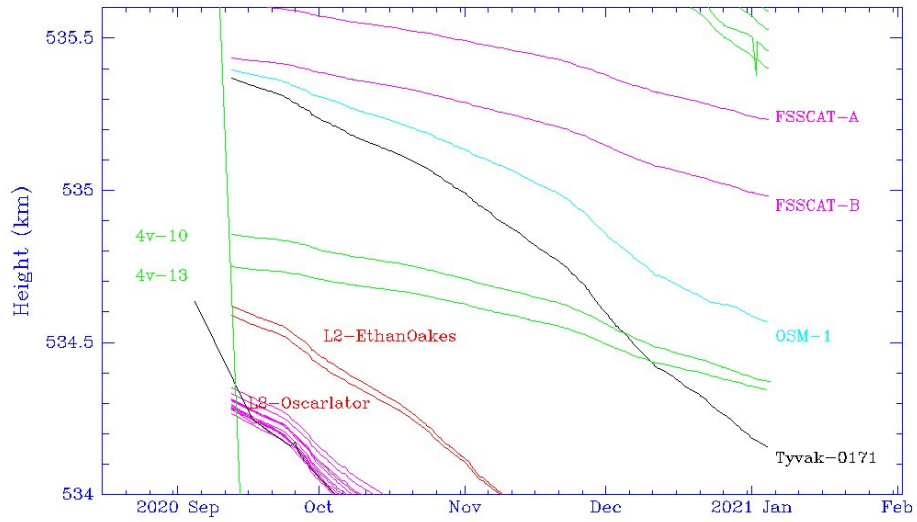

Figure 25: 2020-061 launch objects: overview

2020-061 Soyuz cluster: 535.5 to 537.2 km

Figure 26: 2020-061 launch objects: upper height ranges

2020-061 Soyuz cluster: 534 to 535.5 km

2020-061 Soyuz cluster: 532 to 534 km