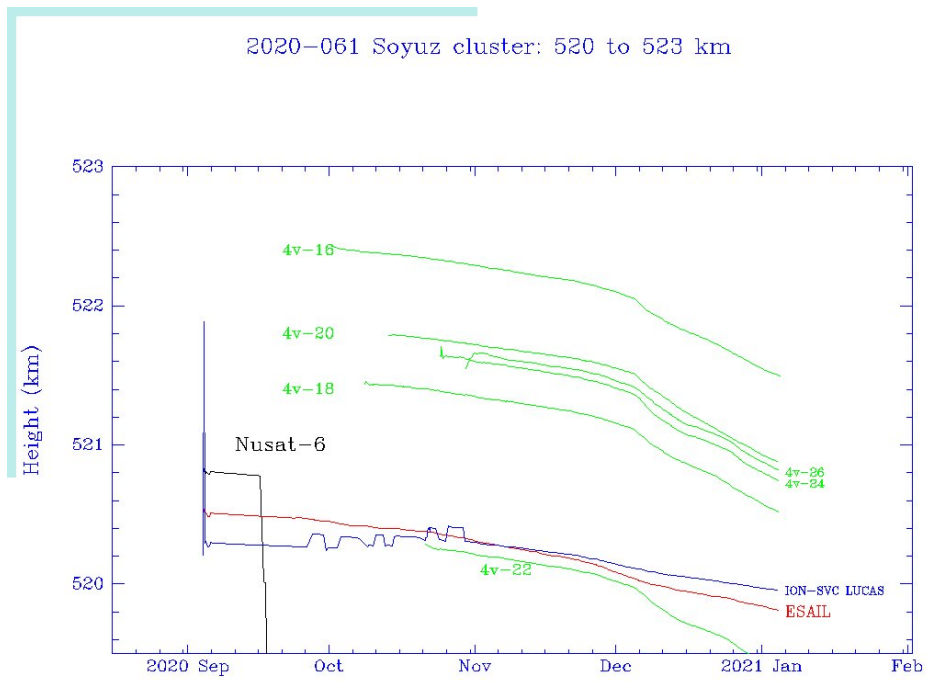

Figure 27: 2020-061 launch objects: middle height ranges

Figure 28: 2020-061 launch objects: lower height ranges

2020-068 Sep 28 Soyuz cluster - High orbit group

2020-068 Sep 28 Soyuz cluster - Low orbit group