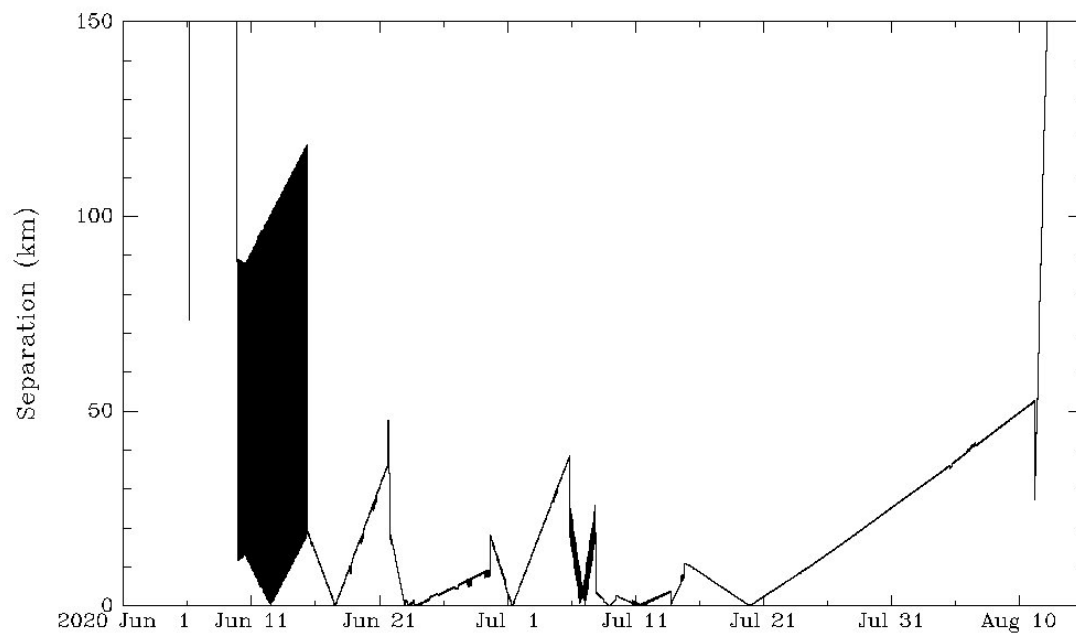

Figure 17: Details of Kosmos-2543 and Kosmos-2535 close approaches during 2020 Jun-Jul.

5.4.3 Kosmos-2536 and Kosmos-2535

Kosmos-2535 and Kosmos-2536 performed rendezvous and possibly docking operations for an extended period starting on 2020 Aug 18. The satellites had carried out a previous set of exercises during Jul-Dec 2019.