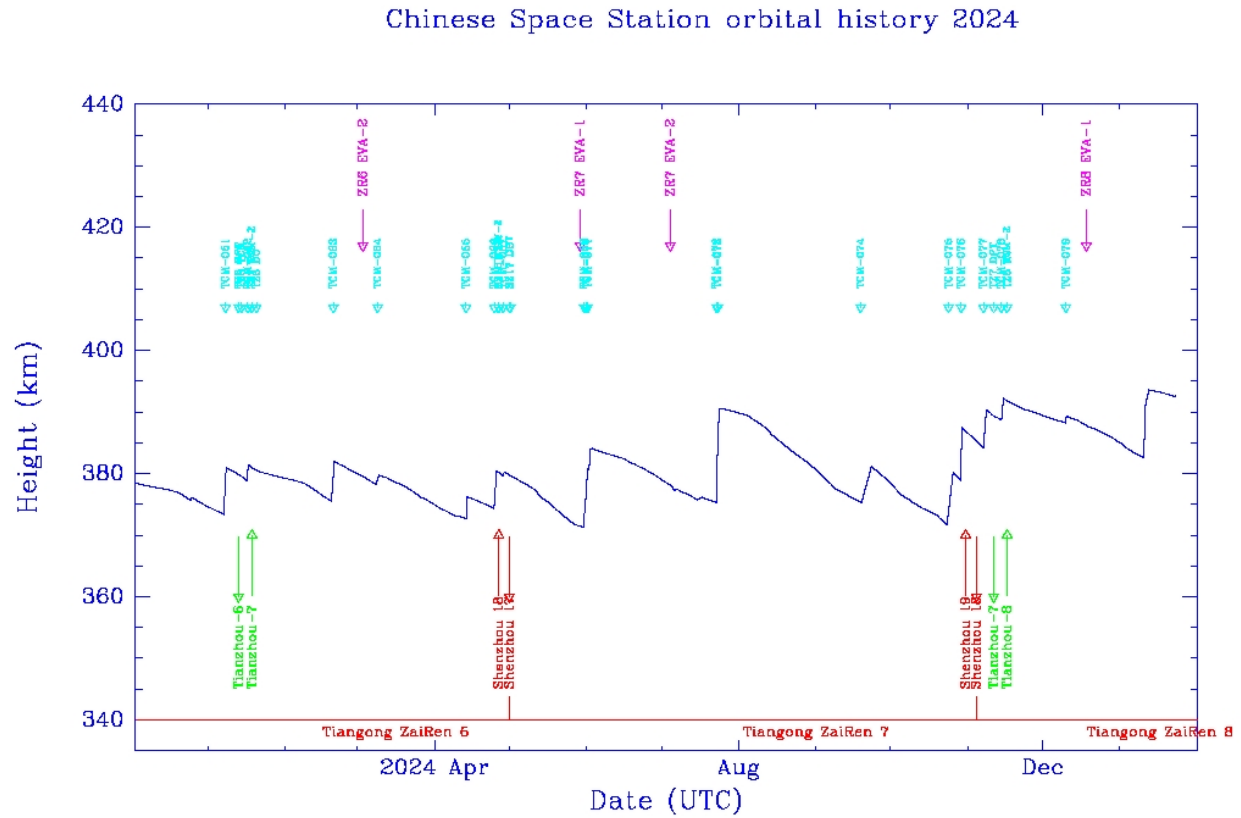

There were four spacewalks from the Wentian module, on Mar 1, May 28, Jul 3, and Dec 17, for solar array repairs and debris panel installation.

Figure 2: CSS orbital history, showing major events

6 Orbital Traffic, Debris and Decay