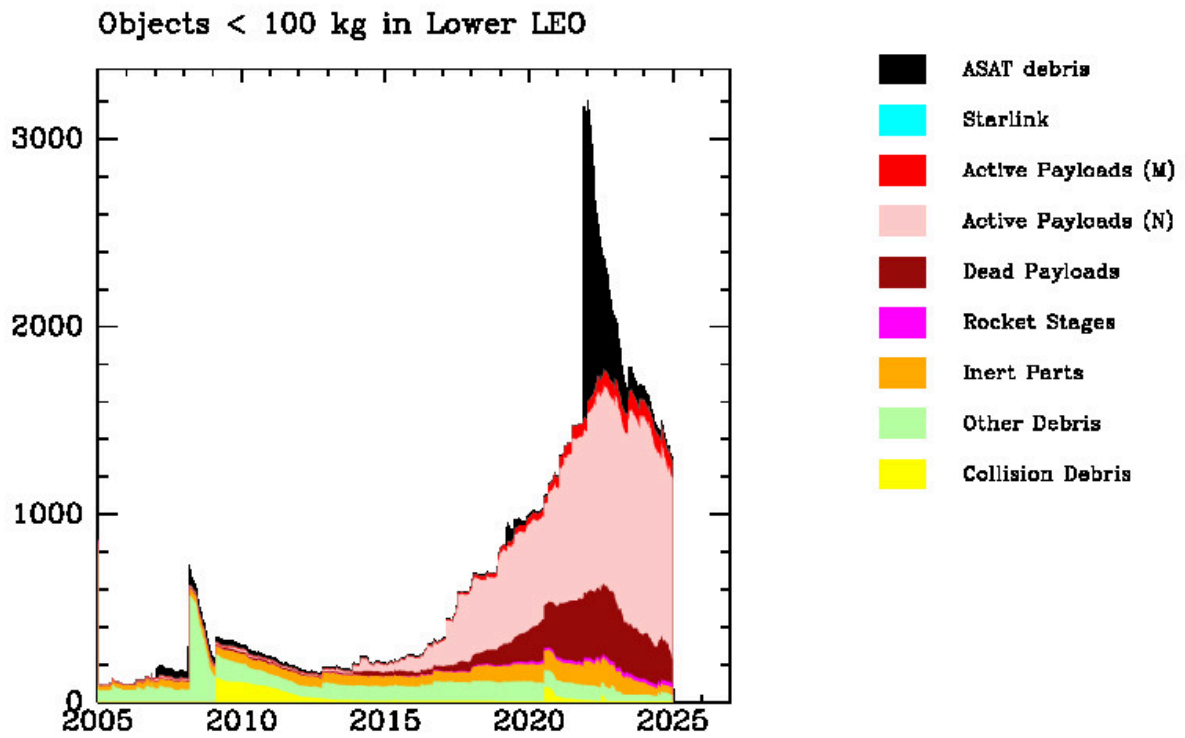

Figure 3: Orbital object population 1957-2024

Figure 4: Time evolution of LEO debris and active satellite population (a): Small (<100 kg) objects in lower (< 600 km) LEO

Figure 5: Time evolution of LEO debris and active satellite population (b): Big (>100 kg) objects in lower (< 600 km) LEO