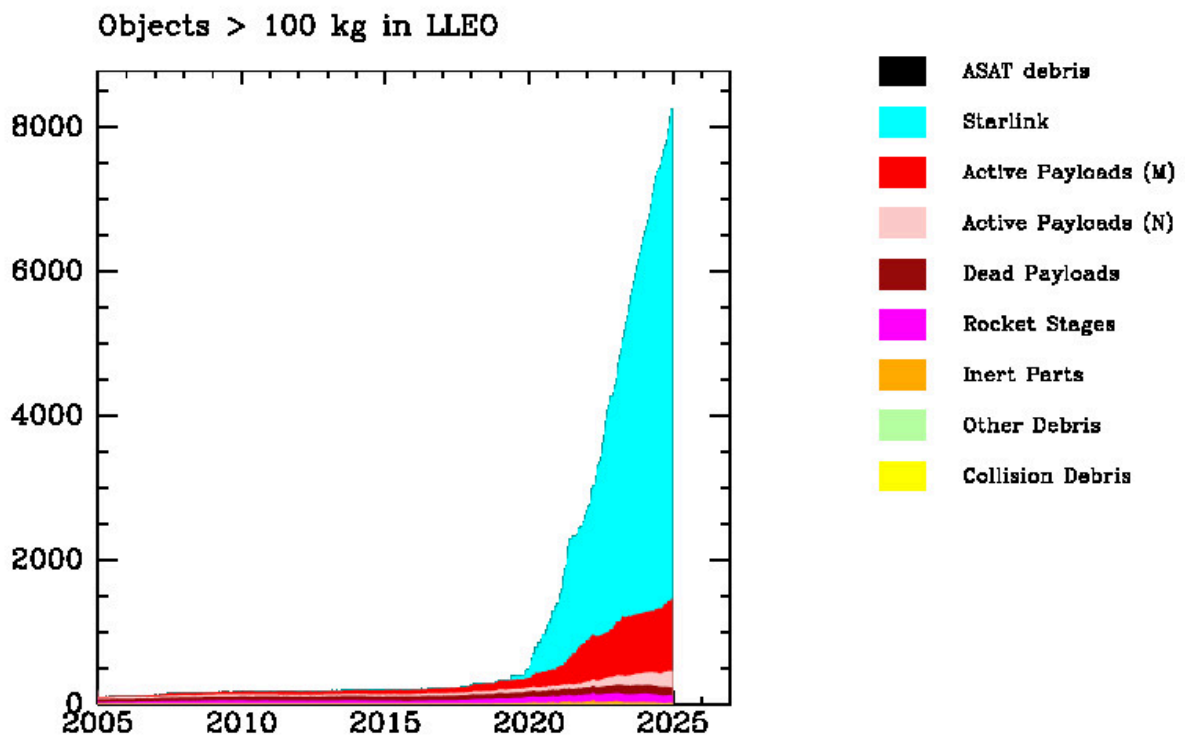

Figure 3: Orbital object population 1957-2024

Figure 4: Time evolution of LEO debris and active satellite population (a): Small (<100 kg) objects in lower (< 600 km) LEO

Figure 5: Time evolution of LEO debris and active satellite population (b): Big (>100 kg) objects in lower (< 600 km) LEO