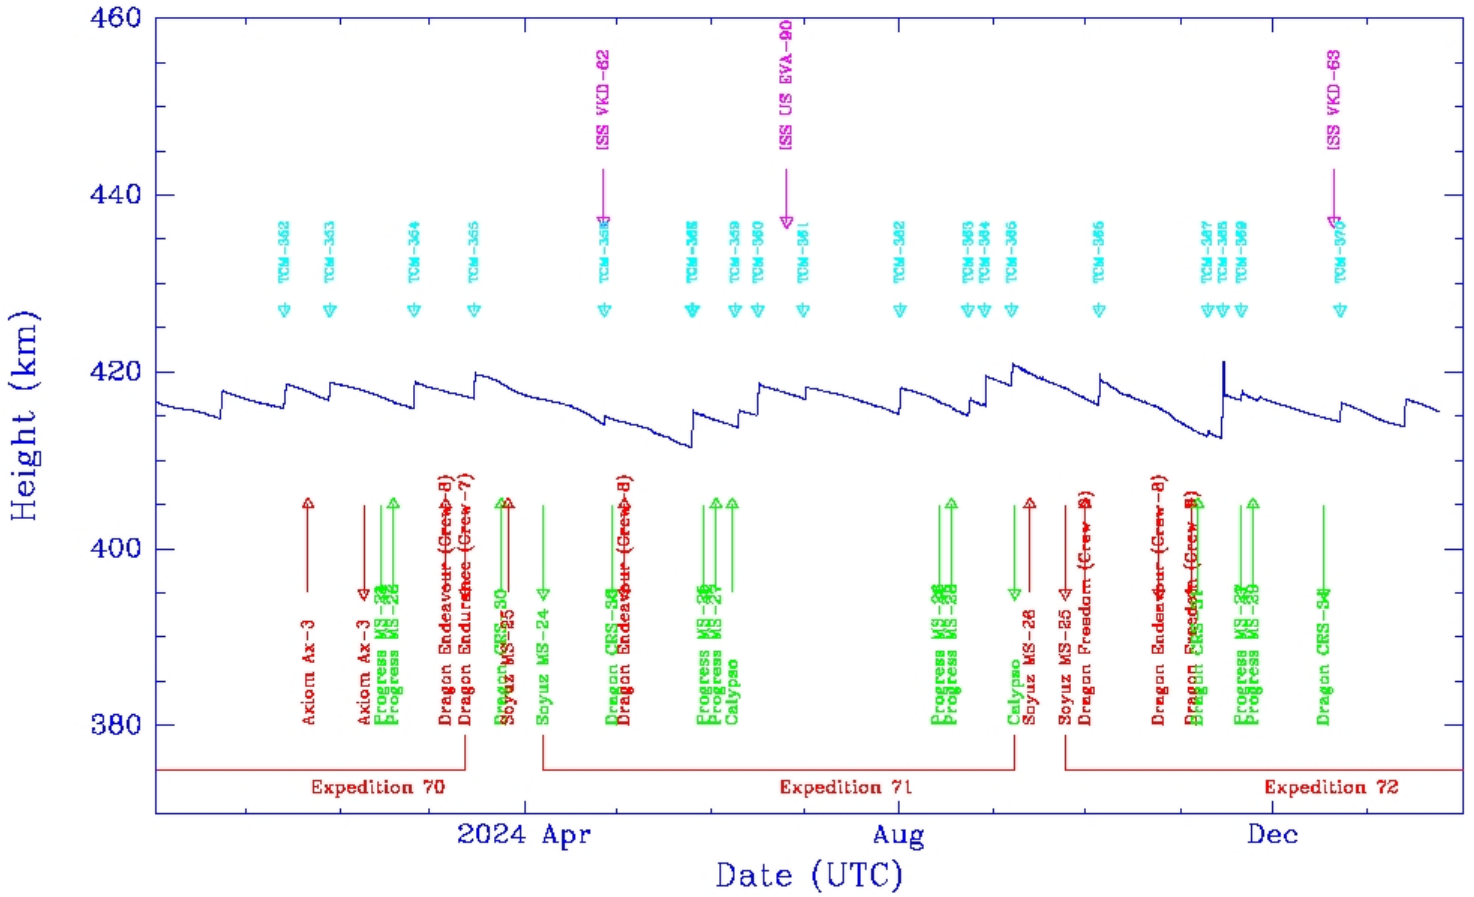

International Space Station orbital history 2024

Figure 1: ISS traffic in 2024: Height vs Time plot

5.2 Chinese Space Station

Assembly of the long-awaited Chinese Space Station (CSS) began in 2021 and was completed in 2022 [12],[13],[14],[15].