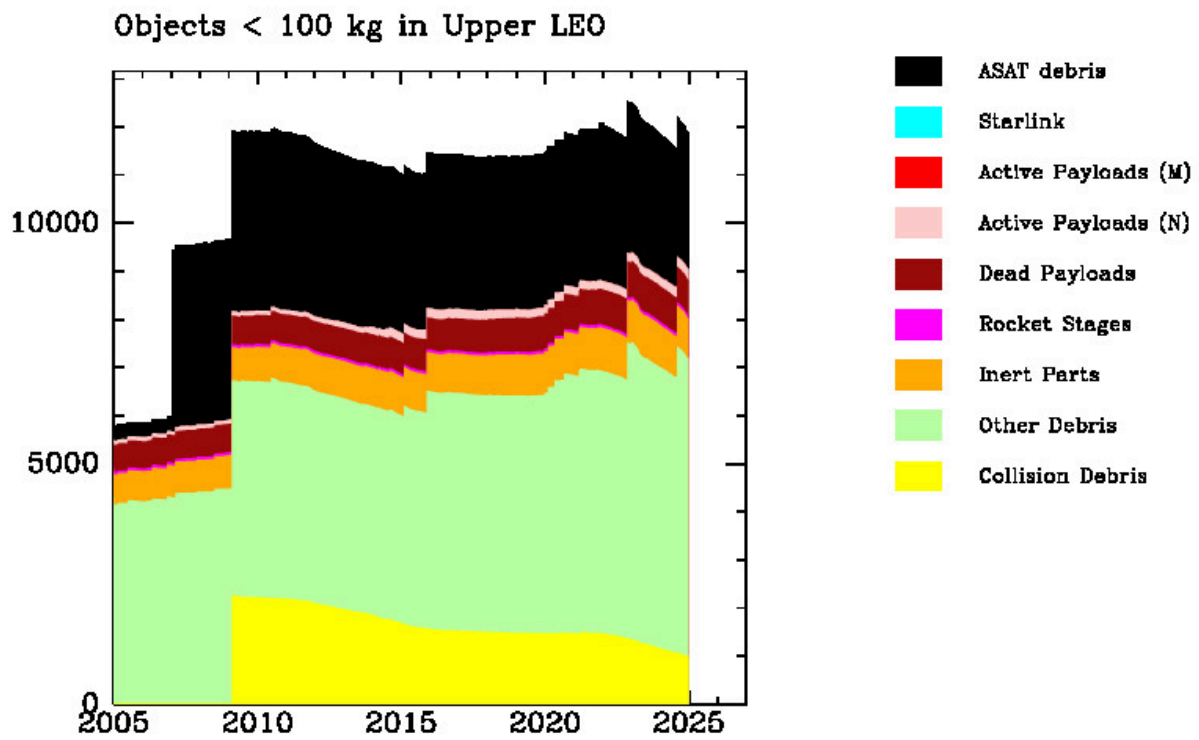

Figure 3: Orbital object population 1957-2024

Figure 4: Time evolution of LEO debris and active satellite population (a): Small (<100 kg) objects in lower (< 600 km) LEO

Figure 5: Time evolution of LEO debris and active satellite population (b): Big (>100 kg) objects in lower (< 600 km) LEO