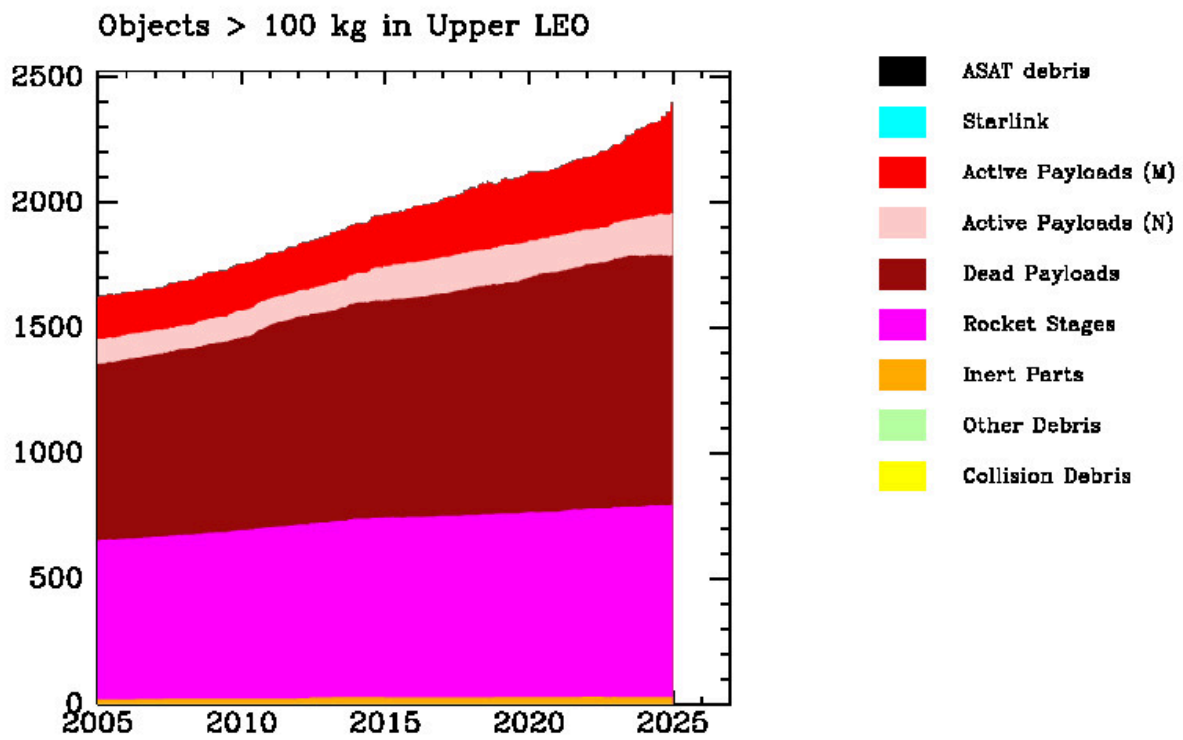

Figure 6: Time evolution of LEO debris and active satellite population (c): Small (<100 kg) objects in upper (> 600 km) LEO

Figure 7: Time evolution of LEO debris and active satellite population (d): Big (>100 kg) objects in upper (> 600 km) LEO